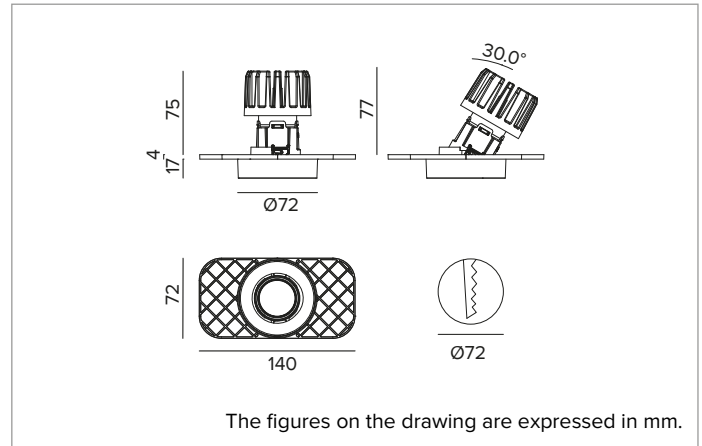

1T8833ELTR | CCTEVO ARCHITECTURAL 78

Adjustable recessed LED projector in a trimless version

| | | | | | |
|--------|------------------------------|------------------|--------|------|----------|
| | | 4000K | H(m) | D(m) | Emax(lx) |
| | | Ra90 | | 27° | |
| | | Fixture Power | 13W | 1 | 0.48 |
| | | Source Flux | 1736lm | 2 | 0.95 |
| | | Fixture Flux | 1239lm | 3 | 1.43 |
| | | Efficacy | 95lm/W | 4 | 1.91 |
| TS1342 | I _{max} =2835cd/klm | I _{max} | 4921cd | 5 | 2.38 |

Optic: REFLECTOR

Beam angles: FL

Optical efficiency: 71%

Fixture flux: 1239lm

Luminous efficacy: 95lm/W

Photobiological safety: Compliant with RG1 low risk group

MECHANICAL CHARACTERISTICS

Moulded black plastic optic holder and die-cast aluminium heat sink in black color. Black colour cover. The optical unit can be adjusted up to 30° on the vertical plane with a mechanical beam locking system (with access from the false ceiling), and 358° on the horizontal plane. Trimless version with a load-bearing element for installation and finishing in plasterboard.

Colour and finish: Deep black

Weight: 0.41Kg

Version: TRIMLESS

Degree of protection: IP20 for recessed part

Degree of protection: IP40 for exposed part

ELECTRICAL CHARACTERISTICS

Integrated electronic ON-OFF driver.